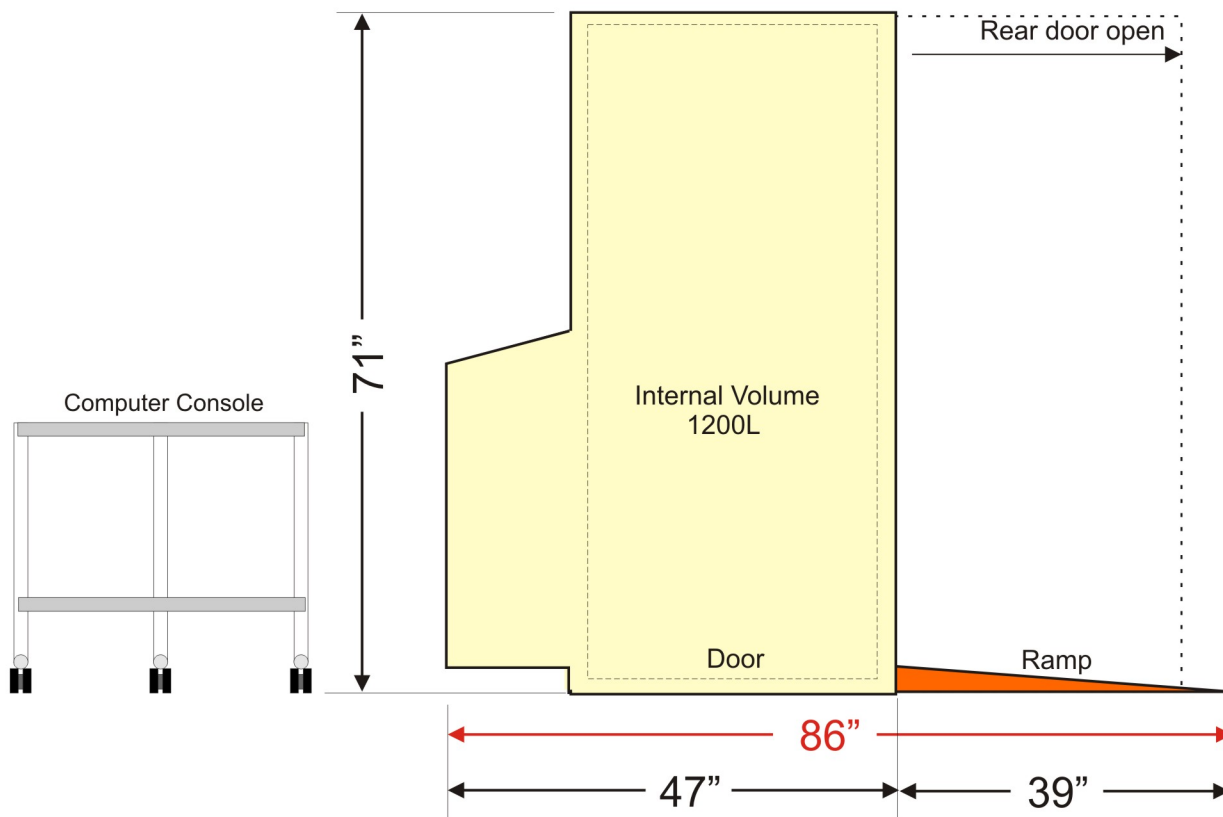

# Body Box Wheelchair Edition Dimensions

Full linear dimension including access of a wheelchair to the rear ramp = 13 feet